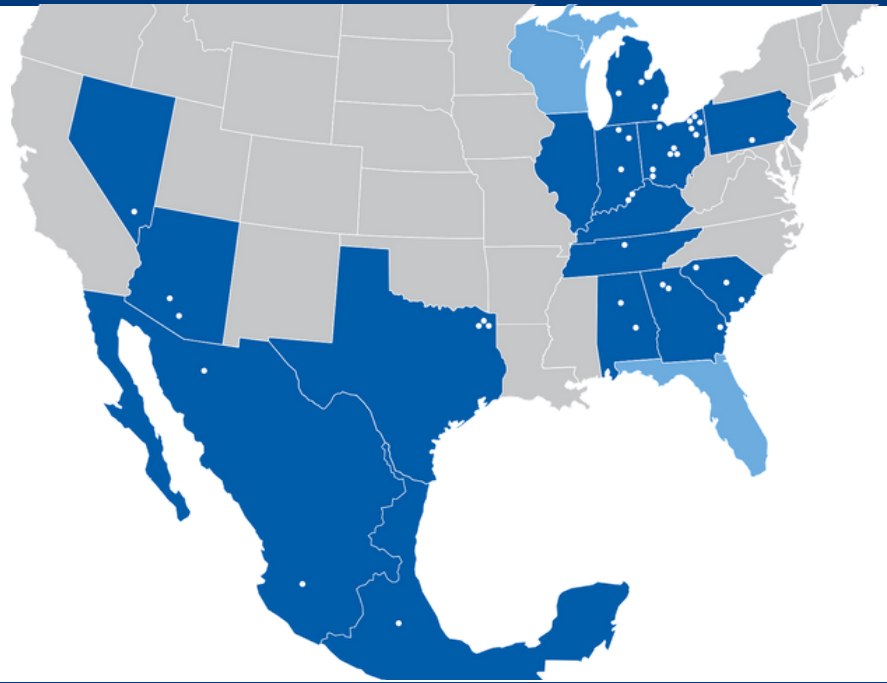

INN-CE-4280-R

Visit us at www.williams.com

Find your service center

W.W. Williams
CONSIDER IT DONE.

**Your single
source for
complete vehicle
maintenance
and repair**

All Makes. All Models

We represent some of the top brands in the industry. Here is a small sample:

ALABAMA

BIRMINGHAM
1160 Bankhead Highway
W Birmingham, AL 35204
(205) 252-9025

MONTGOMERY
1350 Emory Folmar Blvd
Montgomery, AL 36110
(334) 279-6083

ARIZONA

PHOENIX
2602 South 19th Avenue
Phoenix, AZ 85009
(602) 257-0561

TUCSON
1375 West Glenn Street
Tucson, AZ 85705
(520) 624-8377

GEORGIA

ATLANTA
2849 Moreland Avenue, SE
Atlanta, GA 30315
(404) 366-1070

SAVANNAH
14 Westgate Boulevard
Savannah, GA 31405
(912) 232-2602

MICHIGAN